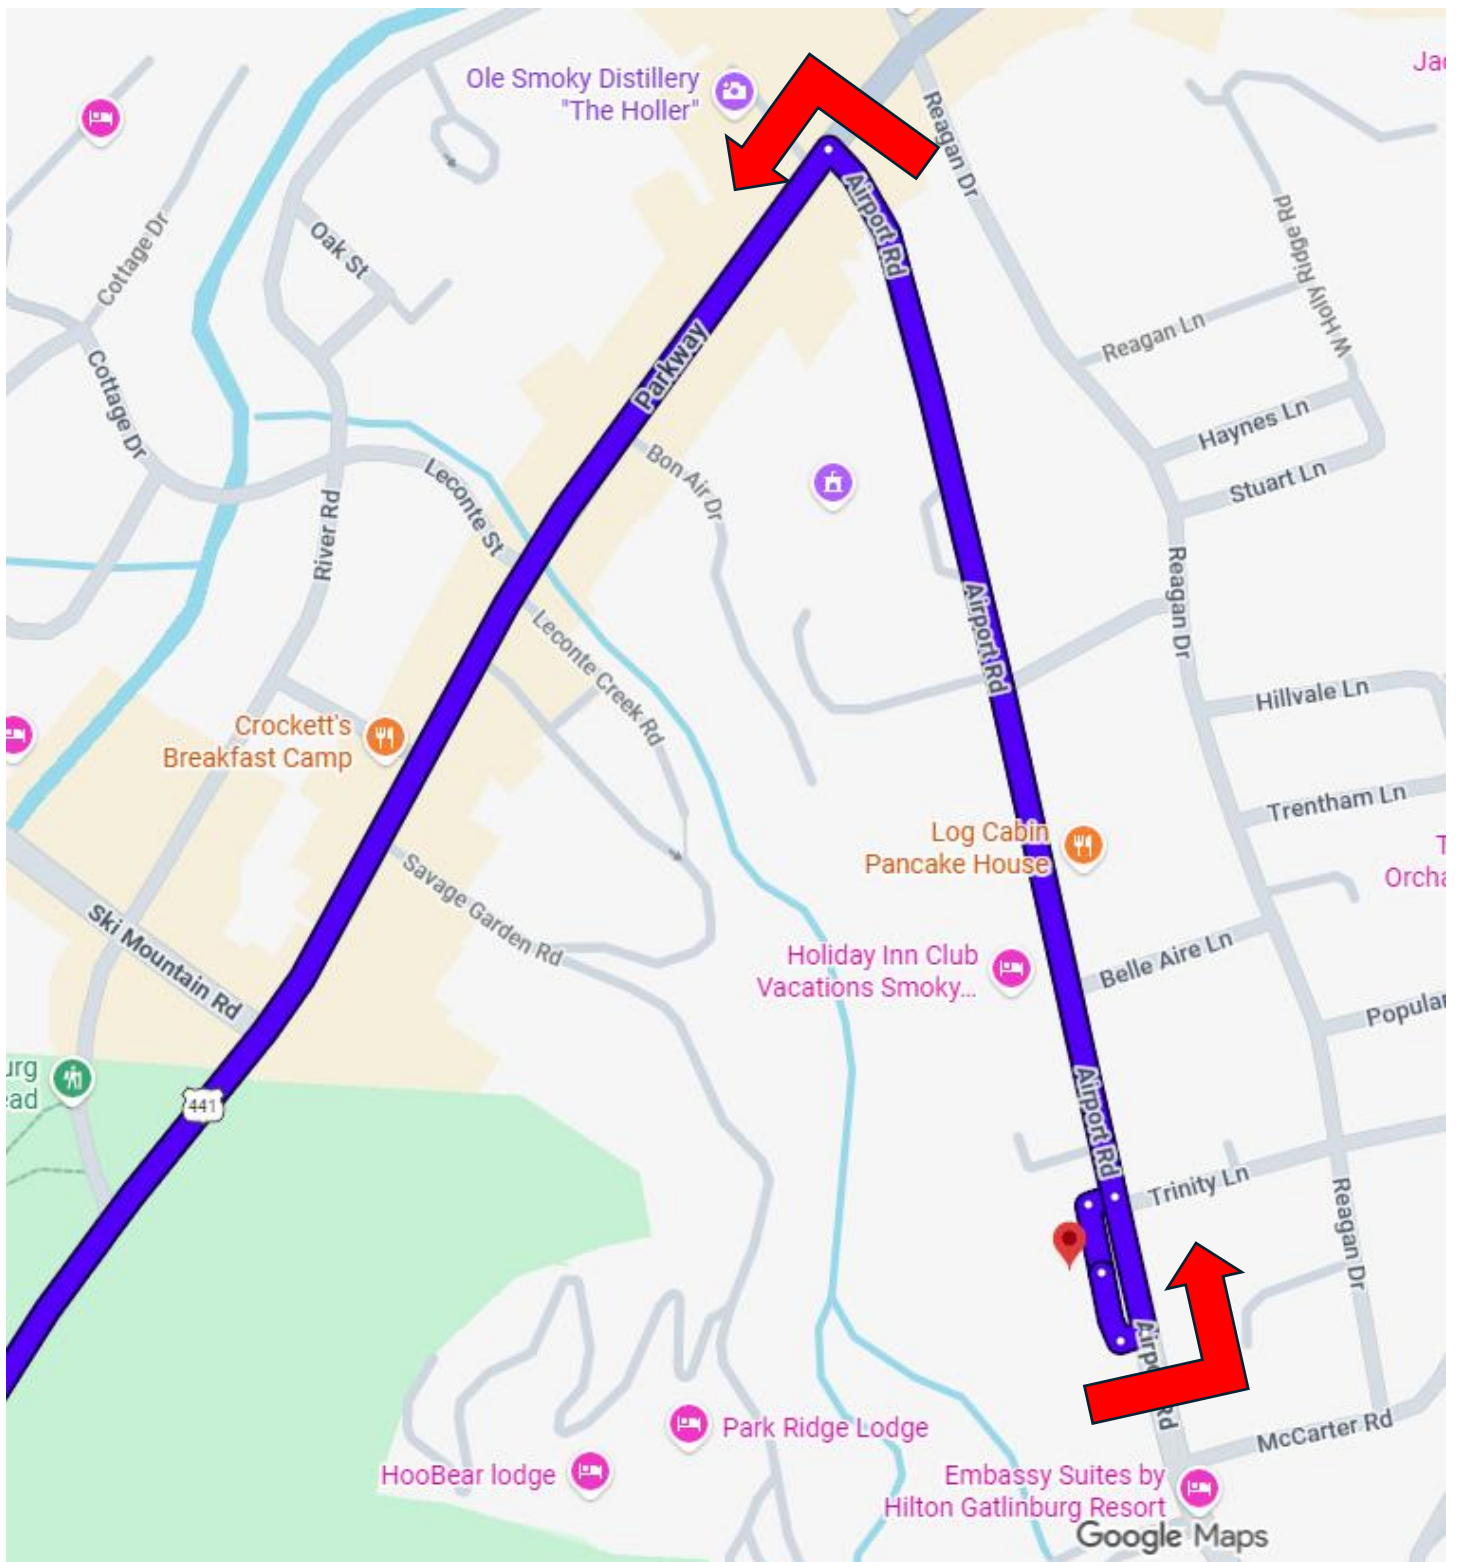

# **Clingman's Dome Ride**

***(Approximately 45 miles)***

# Complete Route

- **LEFT** turn out of Glenstone Lodge
- **LEFT** turn onto US 441
- **CONTINUE** on US 441 for approximately 15 miles to Newfound Gap / Kuwohi Rd

- **RIGHT** turn onto Kuwohi Rd
- **CONTINUE** on Kuwohi Rd approximately 7 miles to Clingman's Dome parking area ●

- **EXIT** Clingman's Dome parking area. Continue on Kuwohi Rd approximately 7 miles to US 441 / Newfound Gap

- LEFT turn onto US 441 towards Gatlinburg
- CONTINUE on US 441 approximately 15 miles to Airport Rd (Gatlinburg)
- 

- RIGHT turn onto Airport Rd
- CONTINUE on Airport Rd to Glenstone Lodge ●