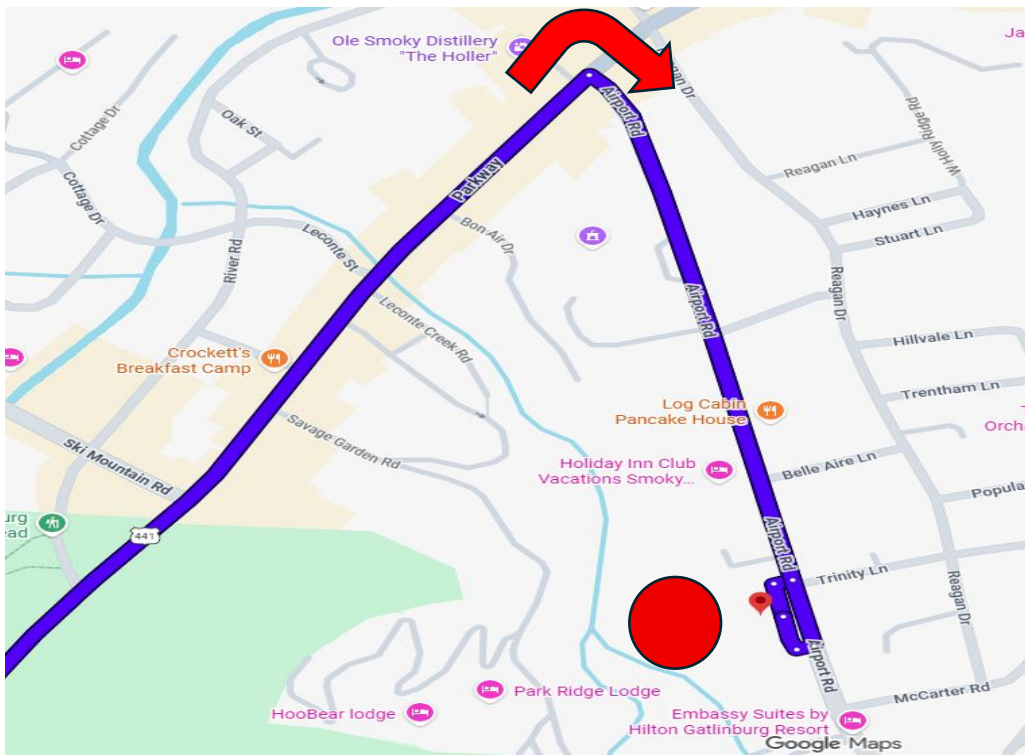

# **Clingman's Dome Ride**

***(Approximately 45 miles)***

# Complete Route

- **LEFT** turn out of Glenstone Lodge
- **LEFT** turn onto US 441
- **CONTINUE** on US 441 for approximately 15 miles to Newfound Gap / Kuwohi Rd

- **RIGHT** turn onto Kuwohi Rd
- **CONTINUE** on Kuwohi Rd approximately 7 miles to Clingman's Dome parking area ●

- **EXIT** Clingman's Dome parking area. Continue on Kuwohi Rd approximately 7 miles to US 441 / Newfound Gap

- LEFT turn onto US 441 towards Gatlinburg
- CONTINUE on US 441 approximately 15 miles to Airport Rd (Gatlinburg)
- 

- RIGHT turn onto Airport Rd
- CONTINUE on Airport Rd to Glenstone Lodge ●