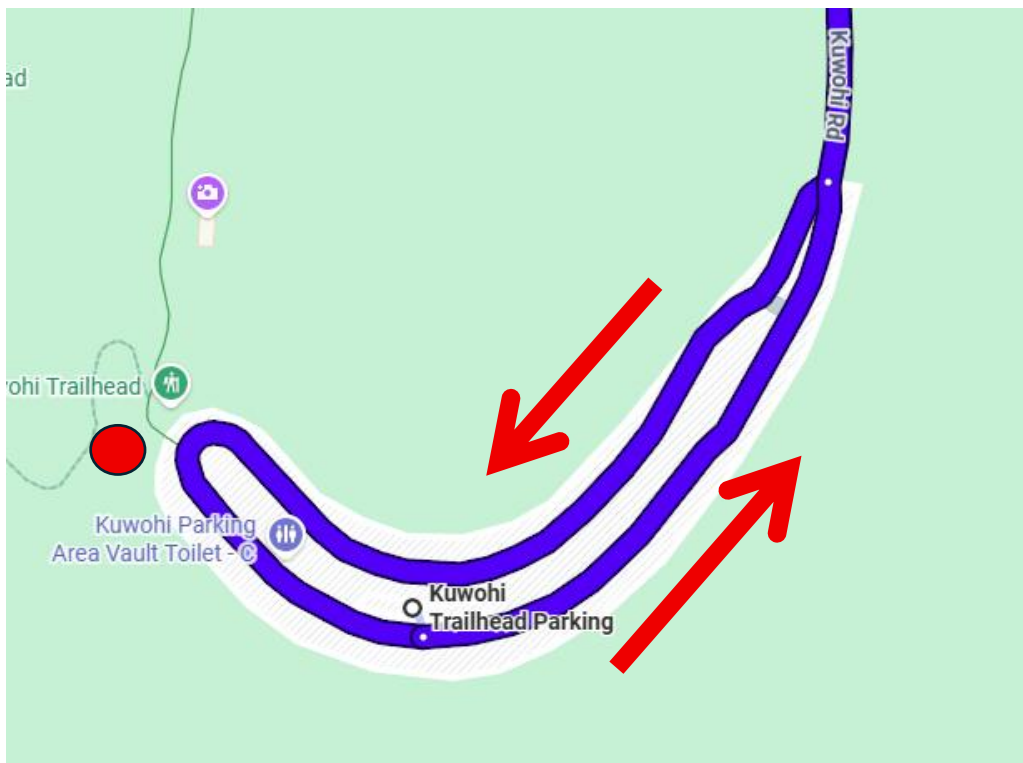

# **Clingman's Dome Ride**

***(Approximately 45 miles)***

# Complete Route

- **LEFT** turn out of Glenstone Lodge
- **LEFT** turn onto US 441
- **CONTINUE** on US 441 for approximately 15 miles to Newfound Gap / Kuwohi Rd

- **RIGHT** turn onto Kuwohi Rd
- **CONTINUE** on Kuwohi Rd approximately 7 miles to Clingman's Dome parking area ●

- **EXIT** Clingman's Dome parking area. Continue on Kuwohi Rd approximately 7 miles to US 441 / Newfound Gap

- LEFT turn onto US 441 towards Gatlinburg
- CONTINUE on US 441 approximately 15 miles to Airport Rd (Gatlinburg)
- 

- RIGHT turn onto Airport Rd
- CONTINUE on Airport Rd to Glenstone Lodge ●