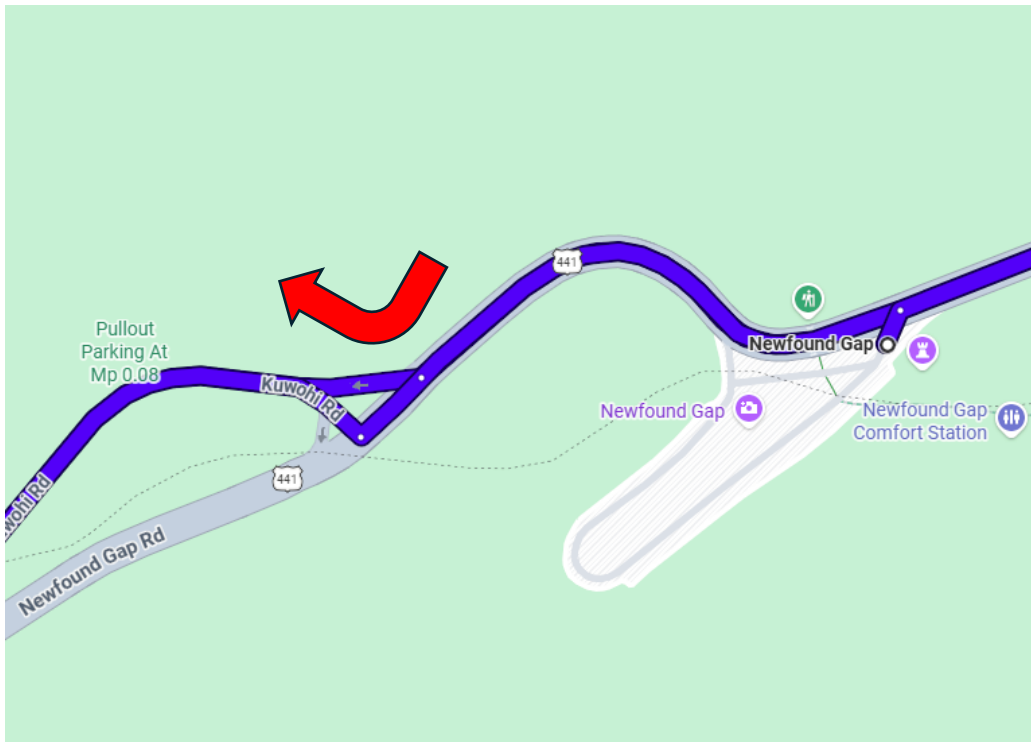

# **Clingman's Dome Ride**

***(Approximately 45 miles)***

# Complete Route

- **LEFT** turn out of Glenstone Lodge
- **LEFT** turn onto US 441
- **CONTINUE** on US 441 for approximately 15 miles to Newfound Gap / Kuwohi Rd

- **RIGHT** turn onto Kuwohi Rd
- **CONTINUE** on Kuwohi Rd approximately 7 miles to Clingman's Dome parking area ●

- **EXIT** Clingman's Dome parking area. Continue on Kuwohi Rd approximately 7 miles to US 441 / Newfound Gap

- LEFT turn onto US 441 towards Gatlinburg
- CONTINUE on US 441 approximately 15 miles to Airport Rd (Gatlinburg)
- 

- RIGHT turn onto Airport Rd
- CONTINUE on Airport Rd to Glenstone Lodge ●