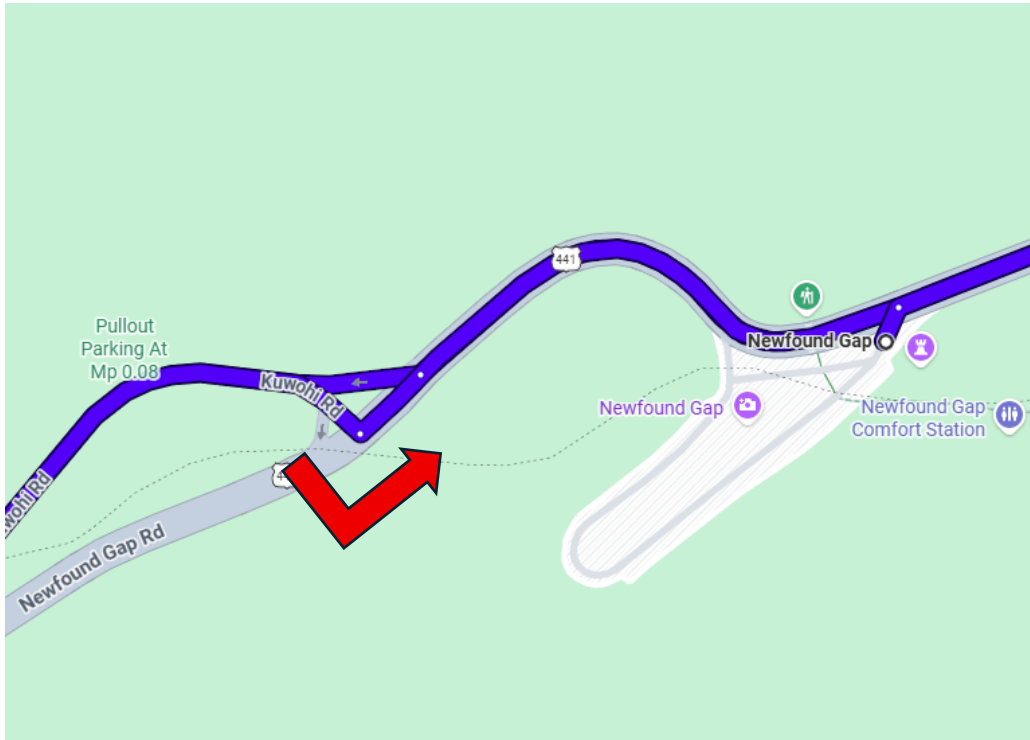

# **Clingman's Dome Ride**

***(Approximately 45 miles)***

# Complete Route

- **LEFT** turn out of Glenstone Lodge
- **LEFT** turn onto US 441
- **CONTINUE** on US 441 for approximately 15 miles to Newfound Gap / Kuwohi Rd

- **RIGHT** turn onto Kuwohi Rd
- **CONTINUE** on Kuwohi Rd approximately 7 miles to Clingman's Dome parking area ●

- **EXIT** Clingman's Dome parking area. Continue on Kuwohi Rd approximately 7 miles to US 441 / Newfound Gap

- LEFT turn onto US 441 towards Gatlinburg
- CONTINUE on US 441 approximately 15 miles to Airport Rd (Gatlinburg)
- 

- RIGHT turn onto Airport Rd
- CONTINUE on Airport Rd to Glenstone Lodge ●