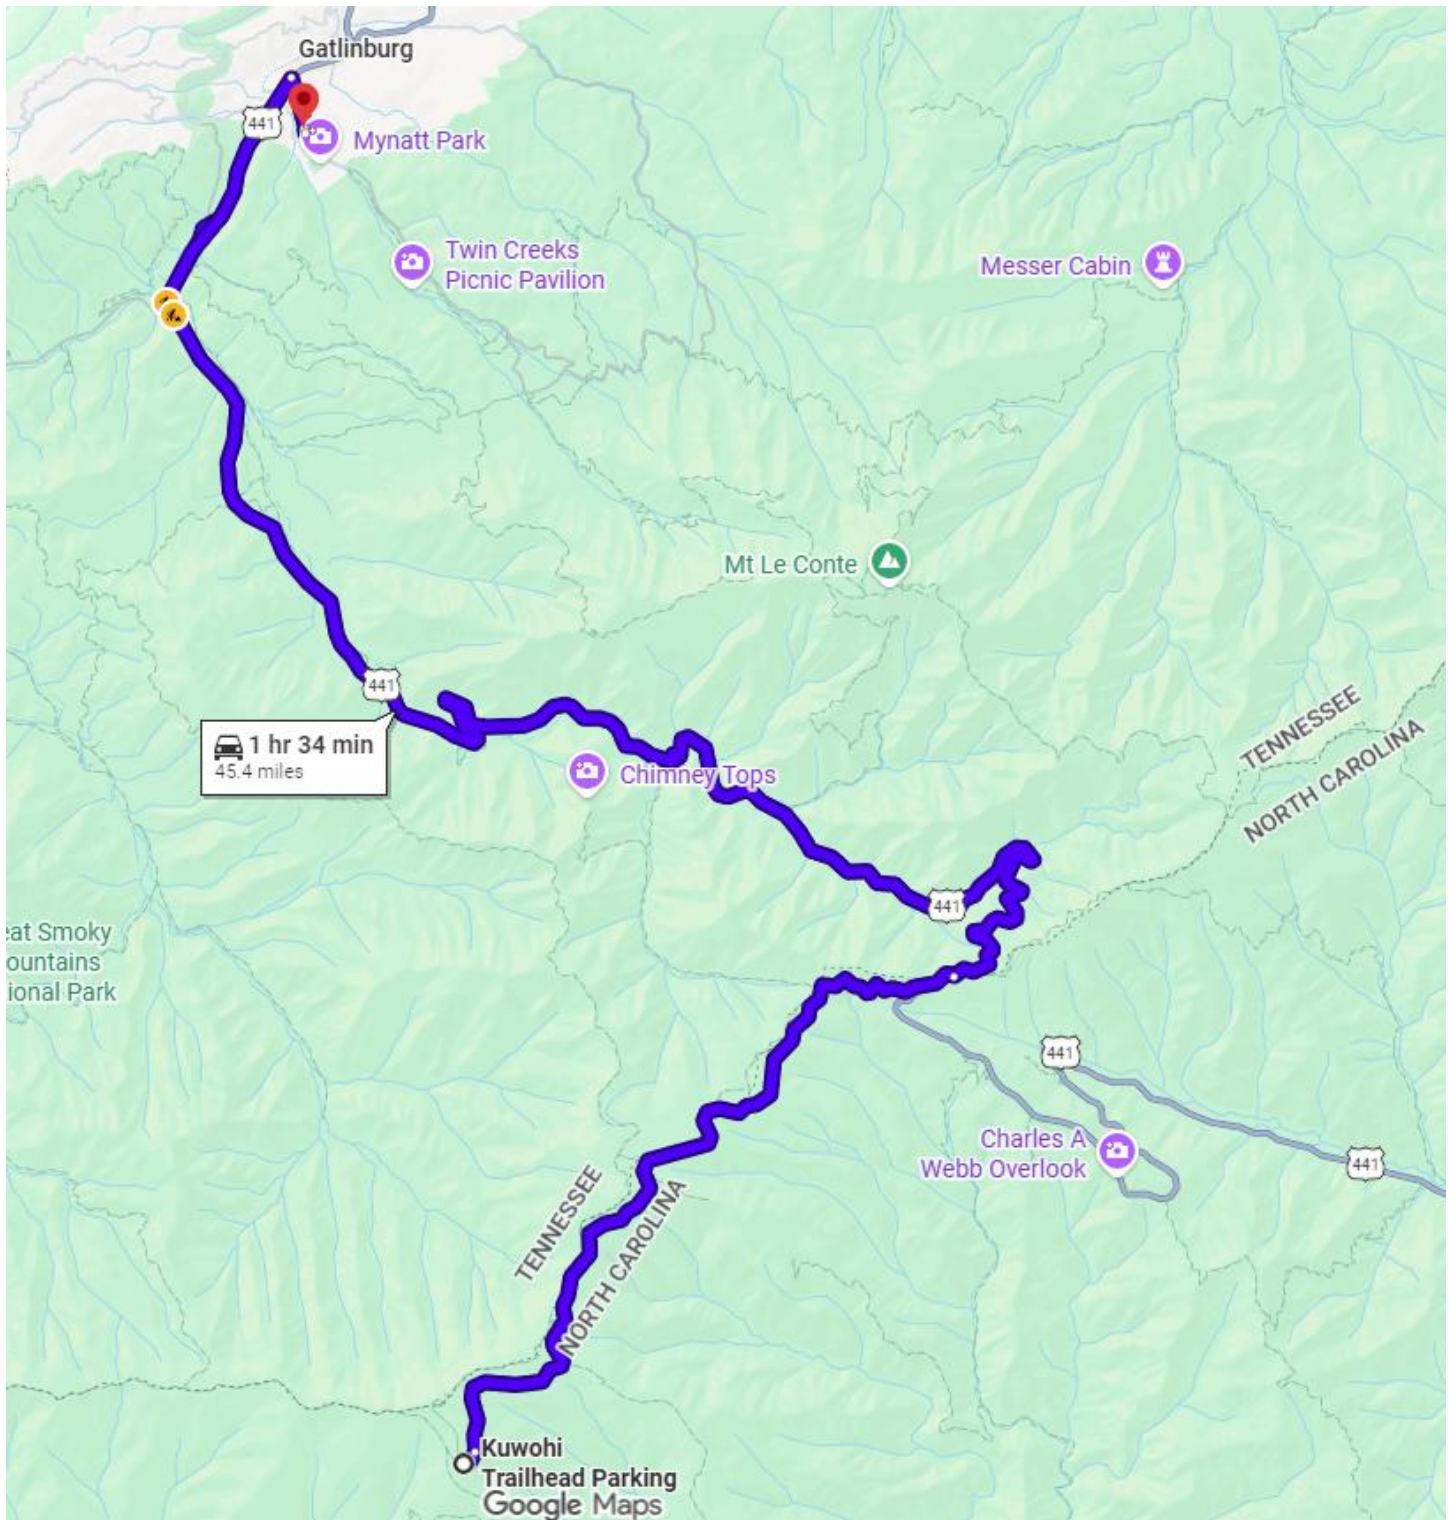

# **Clingman's Dome Ride**

***(Approximately 45 miles)***

# Complete Route

- **LEFT** turn out of Glenstone Lodge
- **LEFT** turn onto US 441
- **CONTINUE** on US 441 for approximately 15 miles to Newfound Gap / Kuwohi Rd

- **RIGHT** turn onto Kuwohi Rd
- **CONTINUE** on Kuwohi Rd approximately 7 miles to Clingman's Dome parking area ●

- **EXIT** Clingman's Dome parking area. Continue on Kuwohi Rd approximately 7 miles to US 441 / Newfound Gap

- LEFT turn onto US 441 towards Gatlinburg
- CONTINUE on US 441 approximately 15 miles to Airport Rd (Gatlinburg)
- 

- RIGHT turn onto Airport Rd
- CONTINUE on Airport Rd to Glenstone Lodge ●